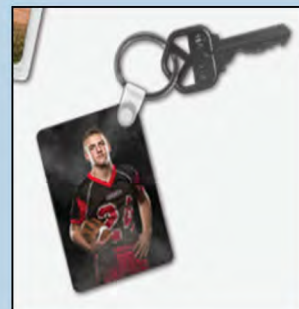

MCGINLEY PHOTOGRAPHY

McGinley Photography provides quality sports related photography products, along with professional high-quality prints. Our photographers are friendly, courteous, and very experienced.

For additional product information, or to arrange photography services contact our office at 763.443.4025

LARGE VARIETY OF PRINT SIZES QUALITY LUSTER FINISHES

MOUNTED TEAM & INDIVIDUAL PHOTOS

MINI POSTERS

COFFEE MUG

3" PHOTO BUTTON

ALUMINUM WATER BOTTLE

BAG TAG

KEY CHAIN

MAGNETS